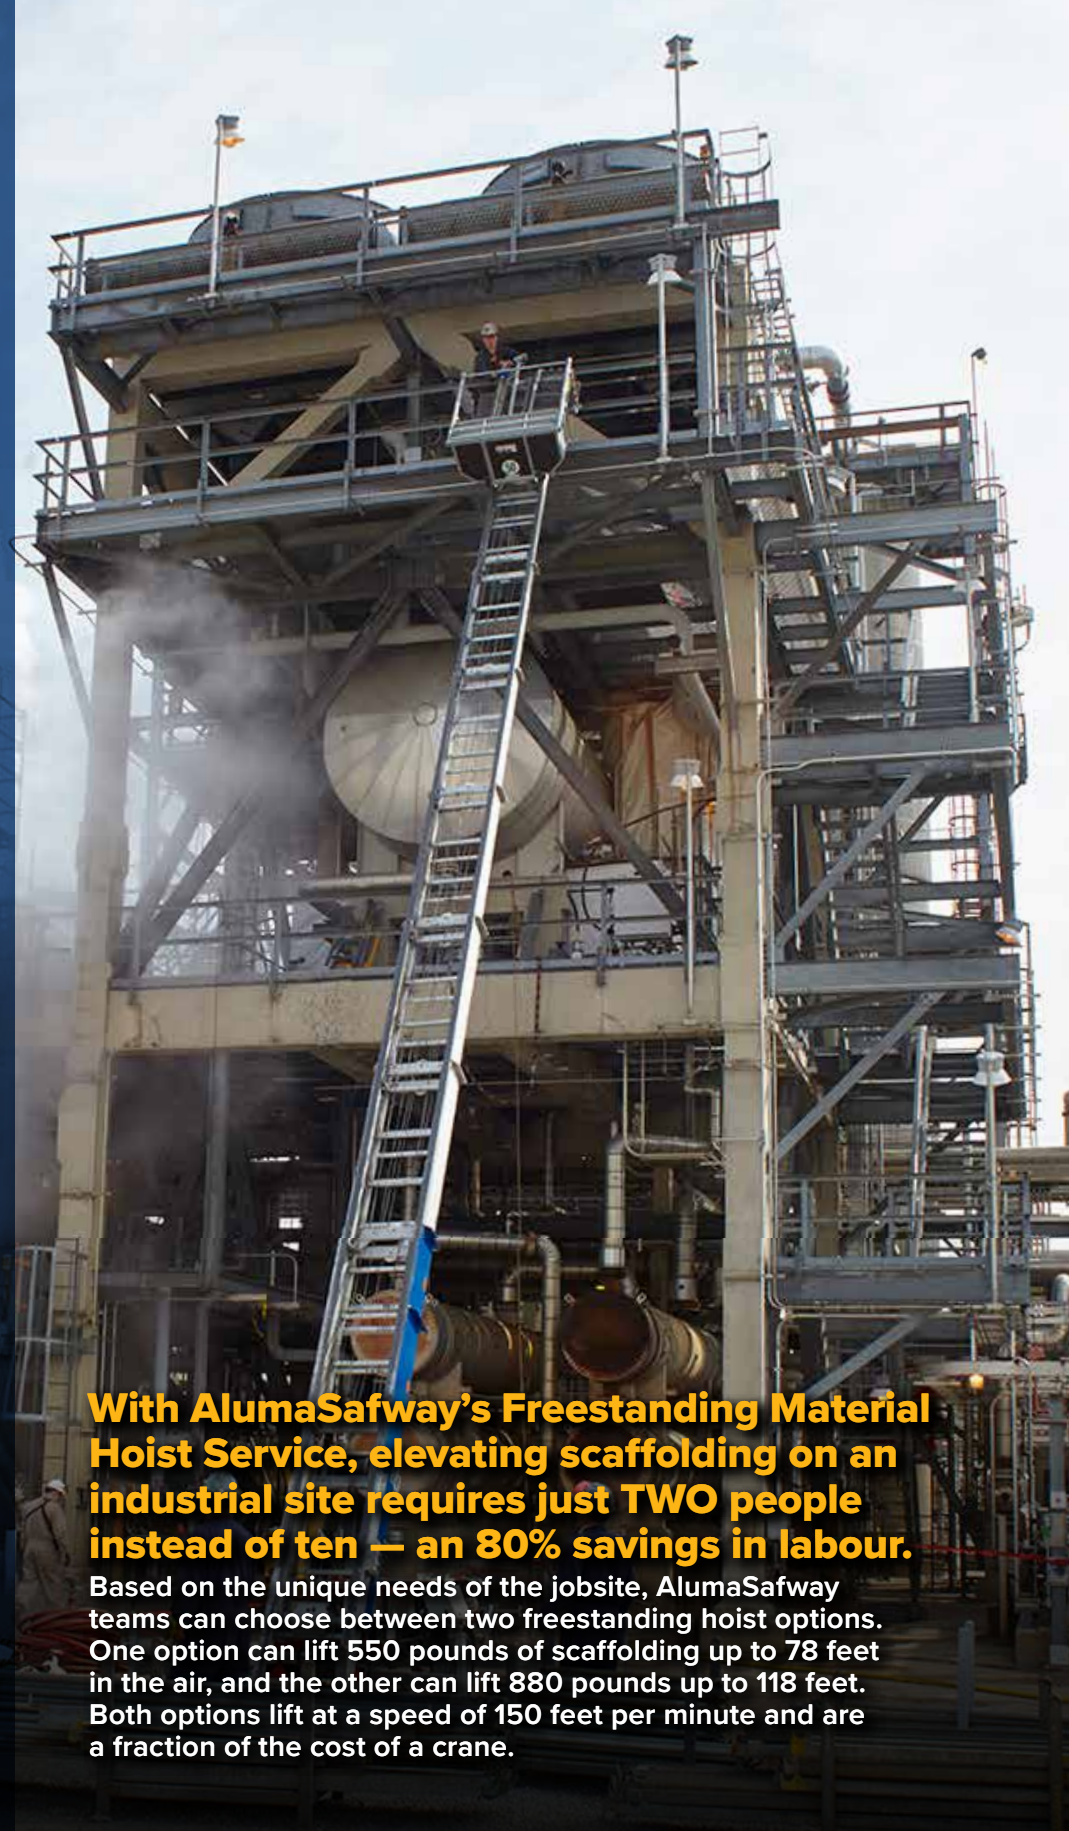

# TWO VERSUS TEN

**With AlumaSafway's Freestanding Material Hoist Service, elevating scaffolding on an industrial site requires just TWO people instead of ten — an 80% savings in labour.**

Based on the unique needs of the jobsite, AlumaSafway teams can choose between two freestanding hoist options. One option can lift 550 pounds of scaffolding up to 78 feet in the air, and the other can lift 880 pounds up to 118 feet. Both options lift at a speed of 150 feet per minute and are a fraction of the cost of a crane.

# Improved Efficiency

“Our Freestanding Material Hoist Service improves efficiency, works well within the often-cramped environment of the refinery and keeps our crews safer. The plant management loves it because we can be more responsive than ever.”